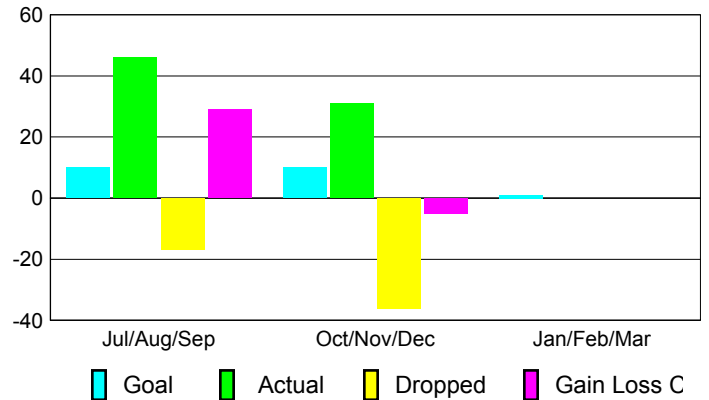

### YTD Status Quo Clubs 2012-2013

Status Quo Clubs Compared to Status Quo Members

## MEMBERSHIP

Membership Results  
2012-2013

Membership  
2011-2012

Month	Net Memb Goal	Actual New Memb	Actual Dropped Memb	Gain/Loss of Memb	Gain/Loss of Memb
Jul/Aug/Sep	10	46	-17	29	-25
Oct/Nov/Dec	10	31	-36	-5	-24
Jan/Feb/Mar	1				-27
<b>Totals</b>	<b>21</b>	<b>77</b>	<b>-53</b>	<b>24</b>	<b>-76</b>

### Membership Results 2012-2013

Goal, New, Dropped, Gain/Loss

### Comparison of Membership Gain/Loss

Current Year Compared to the Previous Year