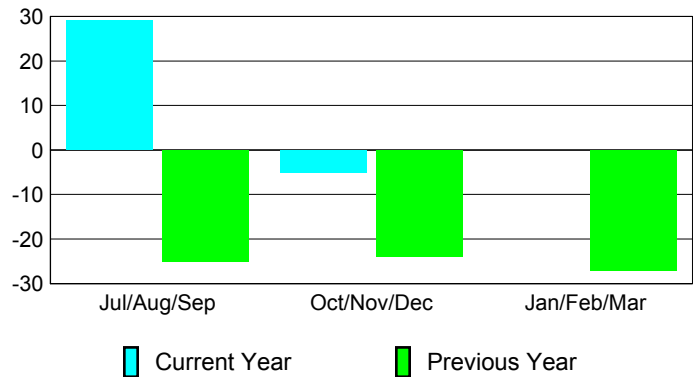

Gender Comparison 2012-2013

Jul/Aug/Sep

Oct/Nov/Dec

Jan/Feb/Mar

Male

Female